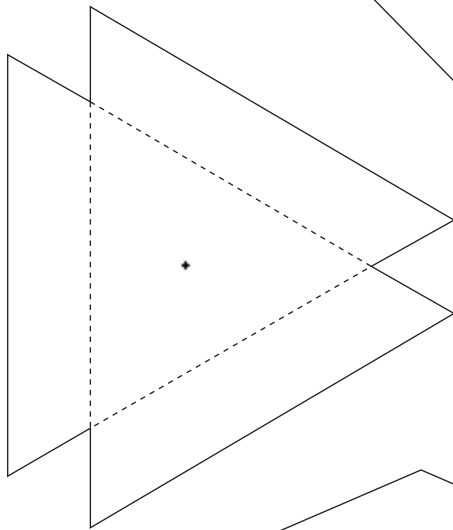

Display Stand - 3

Cut out along outer edges, black lines.
Pull up along gray dotted lines.
Fold inwards along black dotted lines.

Display Stand - 4

Cut out along outer edges, black lines.
Pull up along gray dotted lines.
Fold inwards along black dotted lines.

Arctic Grayling
Thymallus arcticus

Display Stand - 5

Cut out along outer edges, black lines.
Pull up along gray dotted lines.
Fold inwards along black dotted lines.

Apache trout
Oncorhynchus gilae apache