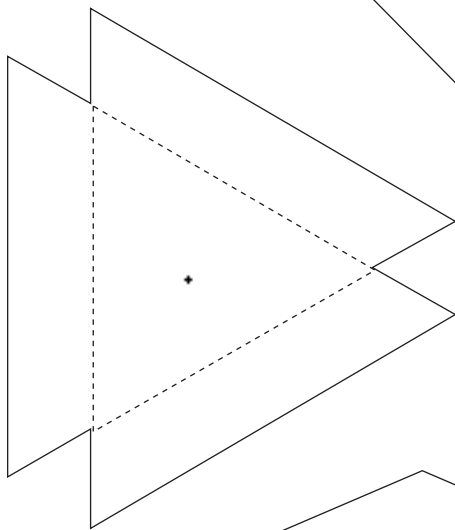

Display Stand - 3

Cut out along outer edges, black lines.
Pull up along gray dotted lines.
Fold inwards along black dotted lines.

Display Stand - 4

Cut out along outer edges, black lines.
Pull up along gray dotted lines.
Fold inwards along black dotted lines.

Arctic Grayling
Thymallus arcticus

Display Stand - 5

Cut out along outer edges, black lines.
Pull up along gray dotted lines.
Fold inwards along black dotted lines.

Apache trout
Oncorhynchus gilae apache