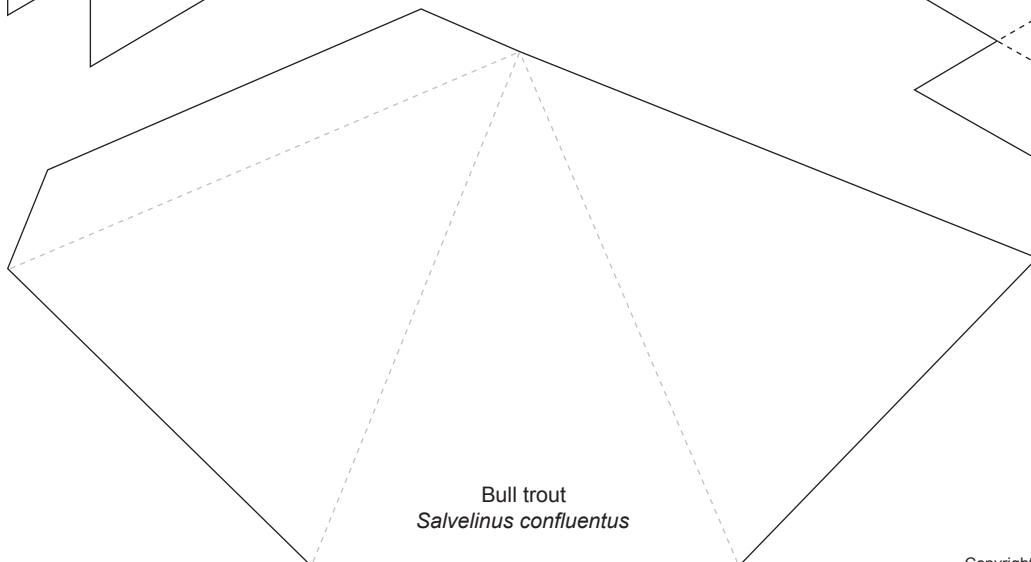

Display Stand - 3

Cut out along outer edges, black lines.
Pull up along gray dotted lines.
Fold inwards along black dotted lines.

Display Stand - 4

Cut out along outer edges, black lines.
Pull up along gray dotted lines.
Fold inwards along black dotted lines.

Arctic Grayling
Thymallus arcticus

Display Stand - 5

Cut out along outer edges, black lines.
Pull up along gray dotted lines.
Fold inwards along black dotted lines.

Apache trout
Oncorhynchus gilae apache