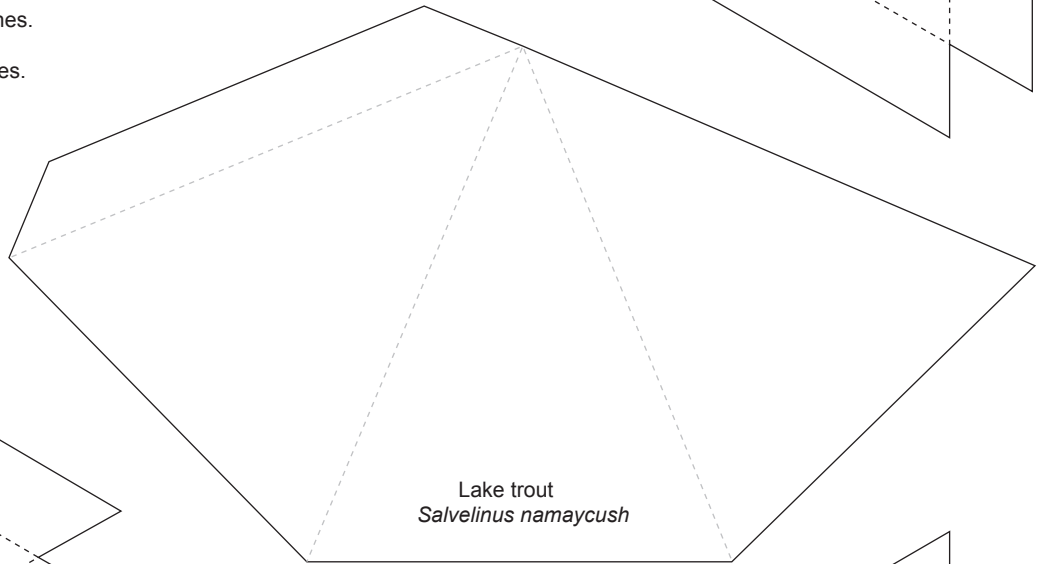

Display Stand - 3

Cut out along outer edges, black lines.
Pull up along gray dotted lines.
Fold inwards along black dotted lines.

Display Stand - 4

Cut out along outer edges, black lines.
Pull up along gray dotted lines.
Fold inwards along black dotted lines.

Arctic Grayling
Thymallus arcticus

Display Stand - 5

Cut out along outer edges, black lines.
Pull up along gray dotted lines.
Fold inwards along black dotted lines.

Apache trout
Oncorhynchus gilae apache