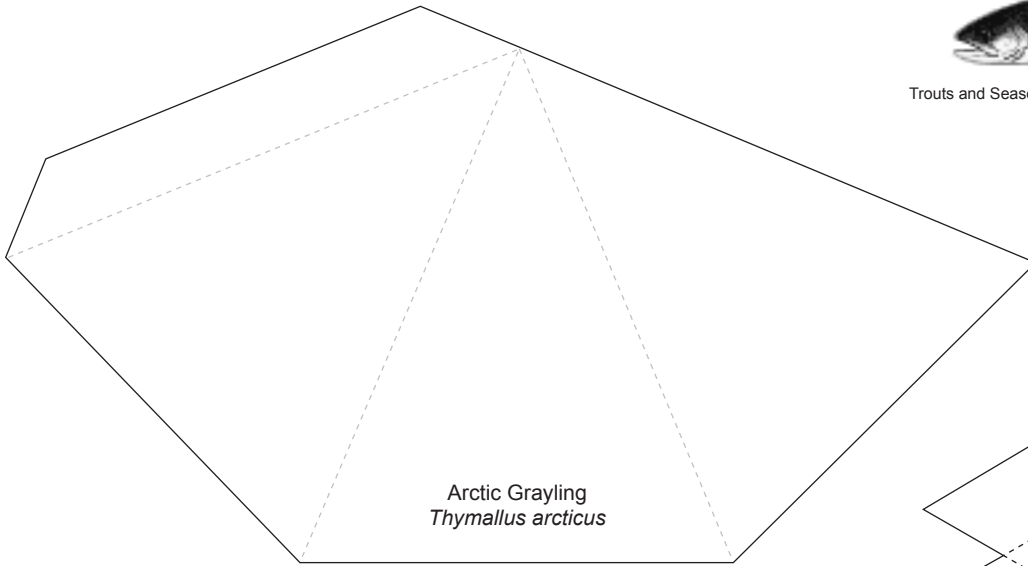

Display Stand - 3

Cut out along outer edges, black lines.
Pull up along gray dotted lines.
Fold inwards along black dotted lines.

Display Stand - 4

Cut out along outer edges, black lines.
Pull up along gray dotted lines.
Fold inwards along black dotted lines.

Arctic Grayling
Thymallus arcticus

Display Stand - 5

Cut out along outer edges, black lines.
Pull up along gray dotted lines.
Fold inwards along black dotted lines.

Apache trout
Oncorhynchus gilae apache