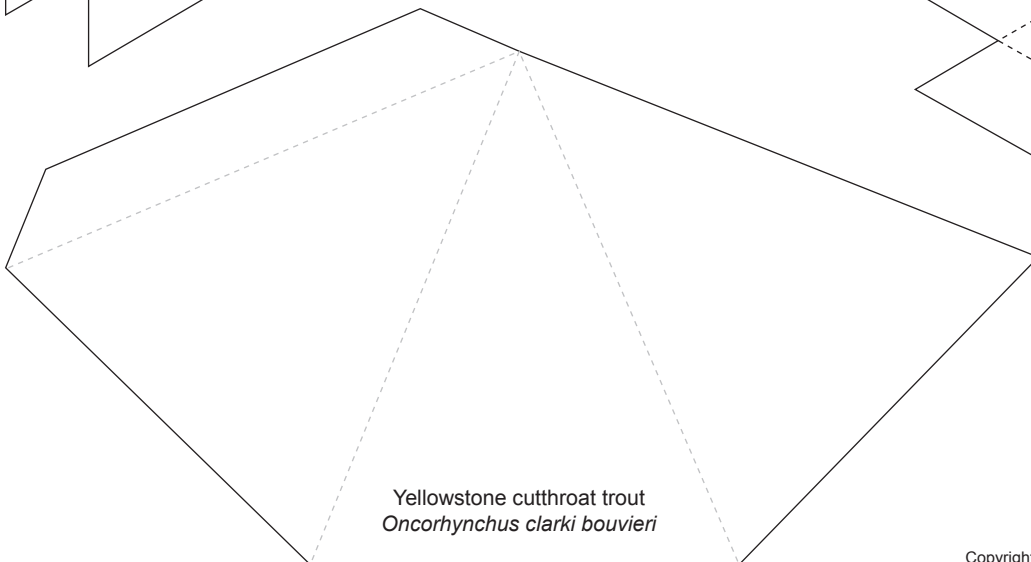

Display Stand - 3

Cut out along outer edges, black lines.
Pull up along gray dotted lines.
Fold inwards along black dotted lines.

Display Stand - 4

Cut out along outer edges, black lines.
Pull up along gray dotted lines.
Fold inwards along black dotted lines.

Arctic Grayling
Thymallus arcticus

Display Stand - 5

Cut out along outer edges, black lines.
Pull up along gray dotted lines.
Fold inwards along black dotted lines.

Apache trout
Oncorhynchus gilae apache