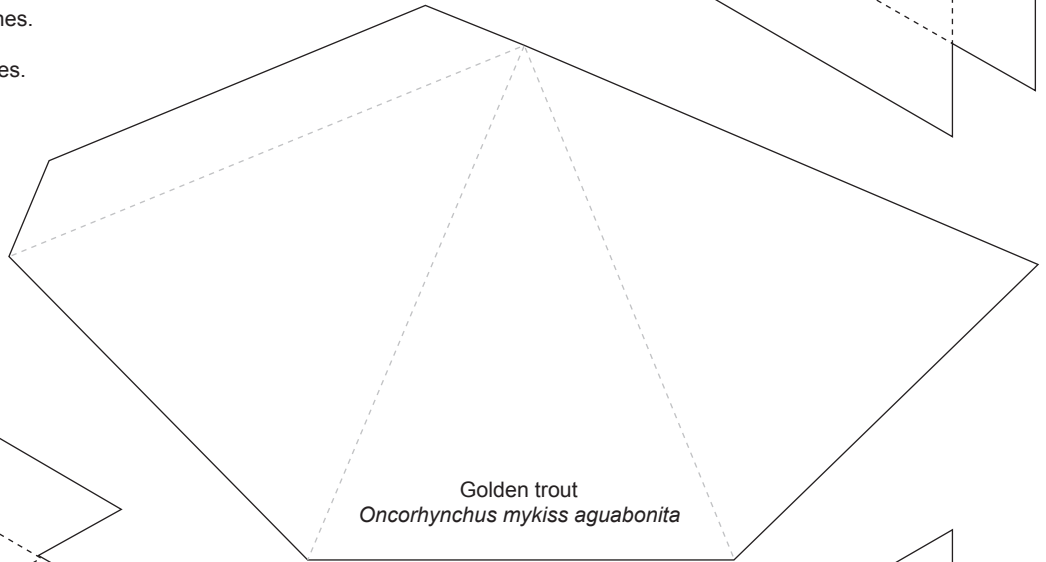

Display Stand - 3

Cut out along outer edges, black lines.
Pull up along gray dotted lines.
Fold inwards along black dotted lines.

Display Stand - 4

Cut out along outer edges, black lines.
Pull up along gray dotted lines.
Fold inwards along black dotted lines.

Arctic Grayling
Thymallus arcticus

Display Stand - 5

Cut out along outer edges, black lines.
Pull up along gray dotted lines.
Fold inwards along black dotted lines.

Apache trout
Oncorhynchus gilae apache