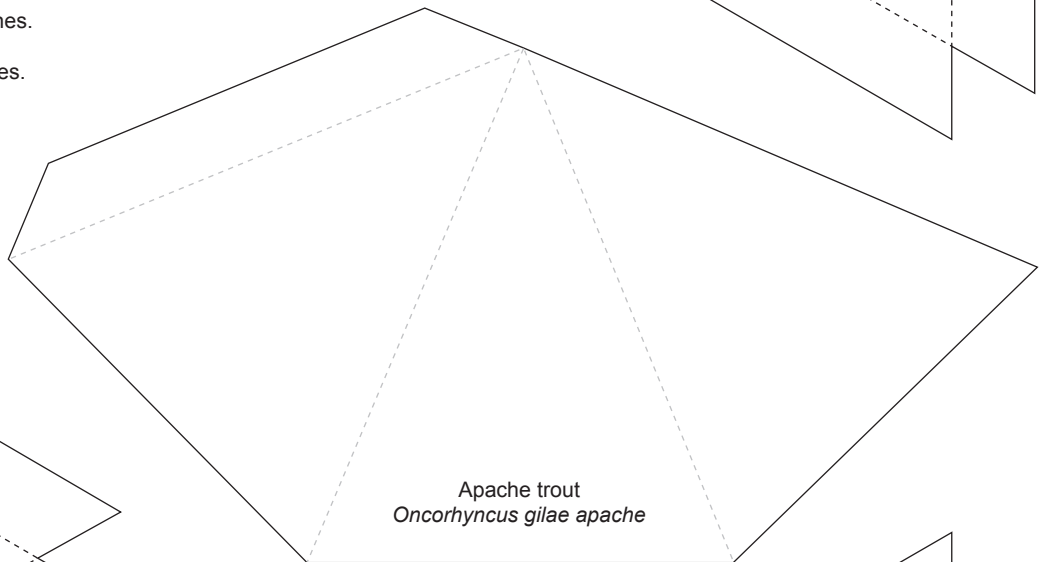

Display Stand - 3

Cut out along outer edges, black lines.
Pull up along gray dotted lines.
Fold inwards along black dotted lines.

Display Stand - 4

Cut out along outer edges, black lines.
Pull up along gray dotted lines.
Fold inwards along black dotted lines.

Arctic Grayling
Thymallus arcticus

Display Stand - 5

Cut out along outer edges, black lines.
Pull up along gray dotted lines.
Fold inwards along black dotted lines.

Apache trout
Oncorhynchus gilae apache